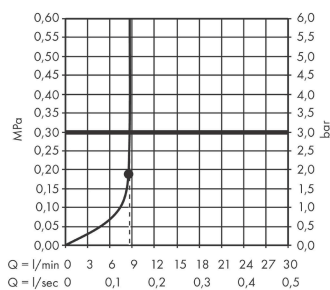

Flowchart

The consumption was measured in combination with the appropriate fittings (thermostat/mixer/in-wall valve) to reflect actual application in practice.